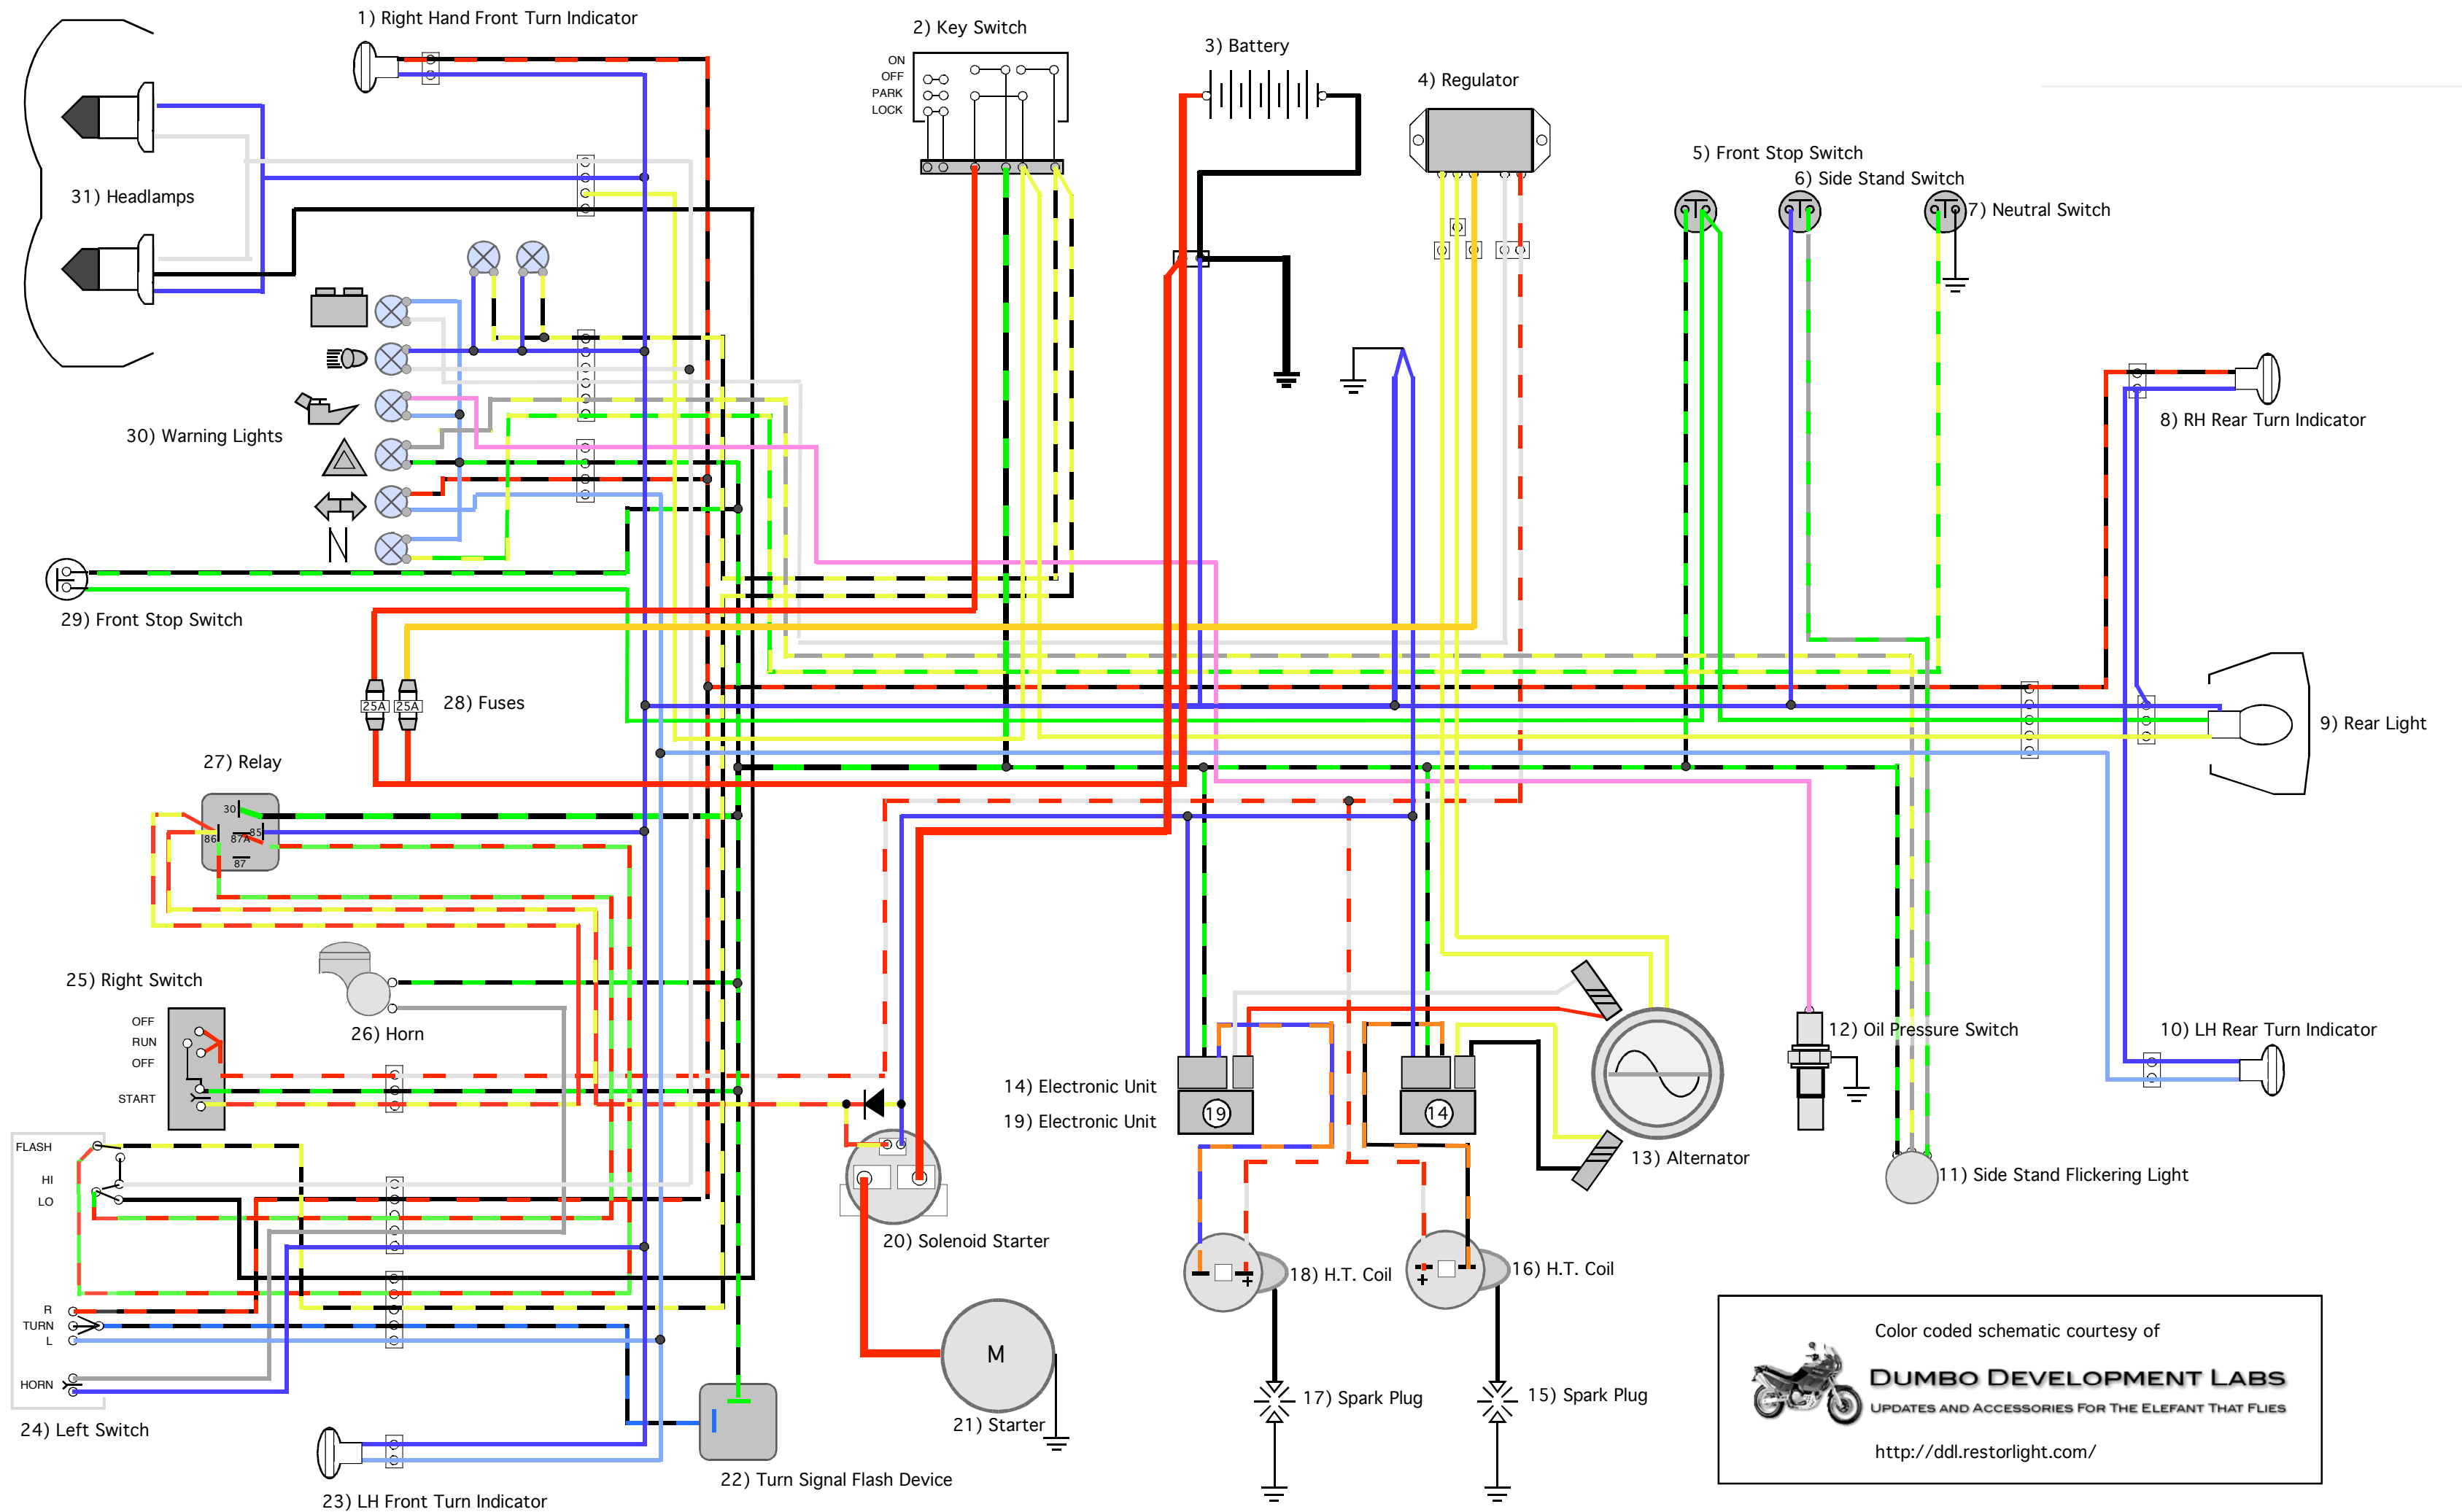

Ducati E900 / Cagiva Elefant Wiring Diagram. Data Source : 1994 - 1995 USA Owners Manual

Color coded schematic courtesy of
DUMBO DEVELOPMENT LABS
 UPDATES AND ACCESSORIES FOR THE ELEFANT THAT FLIES
<http://ddl.restorlight.com/>